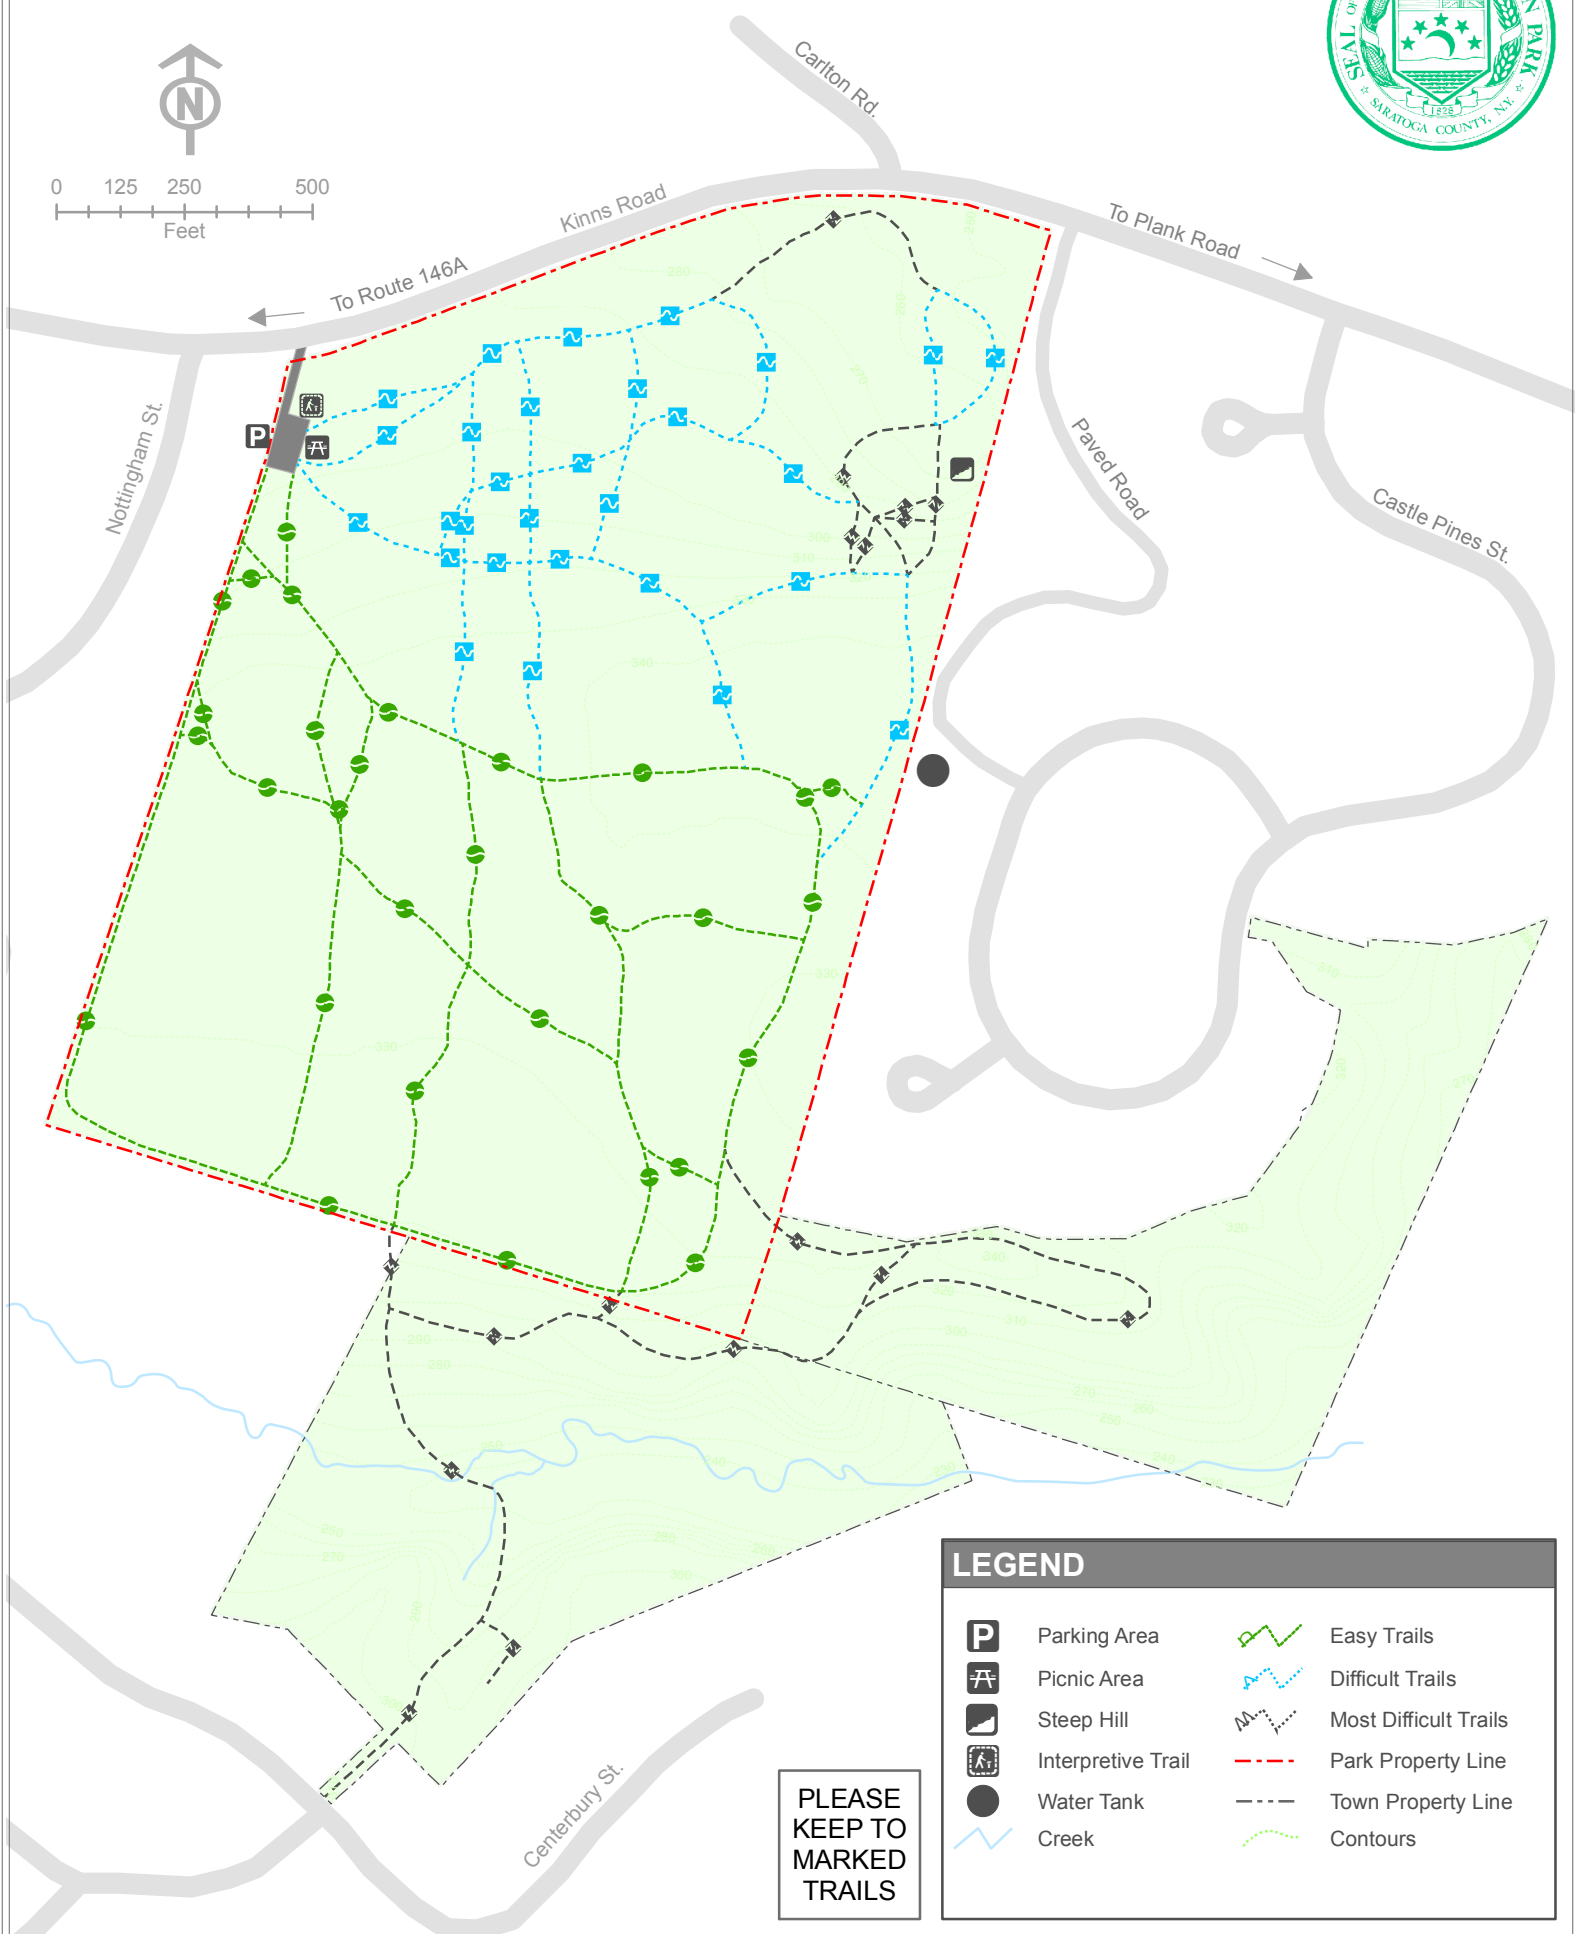

KINNS ROAD PARK MULTI-USE TRAILS

[Clifton Park, Saratoga County, NY]

LEGEND

Parking Area	Easy Trails
Picnic Area	Difficult Trails
Steep Hill	Most Difficult Trails
Interpretive Trail	Park Property Line
Water Tank	Town Property Line
Creek	Contours

PLEASE
KEEP TO
MARKED
TRAILS